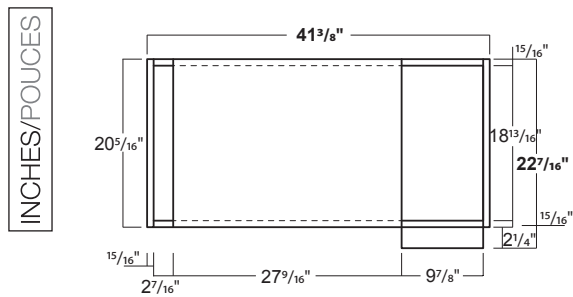

## FEATURES

- Made in Italy
- High quality textured laminate
- Open cabinet always on right side
- Push to open drawer
- Adjustable feet
- Must be secured to wall
- Metal structure finished in anthracite color

## SPECIFICATIONS • SPÉCIFICATIONS

Width • Largeur	41 <sup>3</sup> / <sub>8</sub> " (1050 mm)
Depth • Profondeur	22 <sup>7</sup> / <sub>16</sub> " (570 mm)
Height • Hauteur	30 <sup>1</sup> / <sub>8</sub> " (765 mm)
Weight • Poids	121,0 lb (55,0 kg)

The manufacturer accepts 1/4" (5 mm) variance.  
Le fabricant accepte une tolérance de 1/4" (5mm).